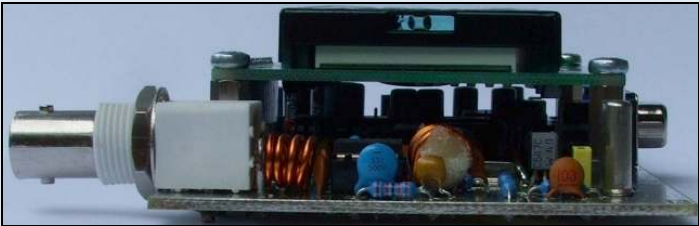

**PIRA75
layout data**

Board dimensions: 139 x 72

All dimensions are in mm.

Front:
All dimensions are in [mm]

Design stage layout. Real layout may differ.

Box dimensions: 220 x 80 x 39