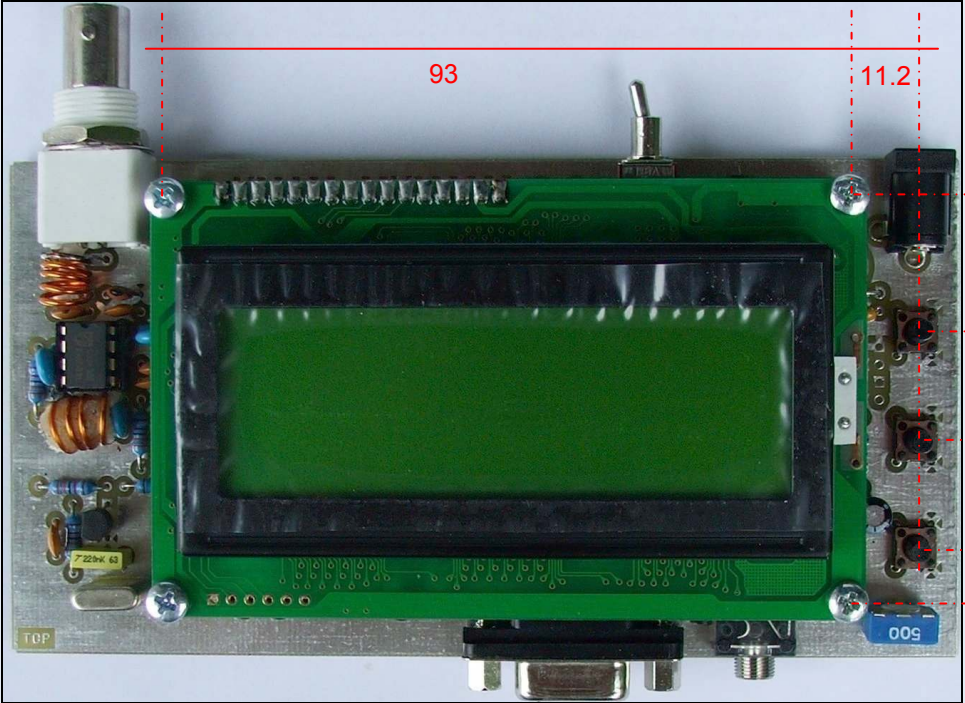

**PIRA75
layout data**

Board dimensions: 139 x 72

All dimensions are in mm.

Front:
All dimensions are in [mm]

Design stage layout. Real layout may differ.

Box dimensions: 220 x 80 x 39