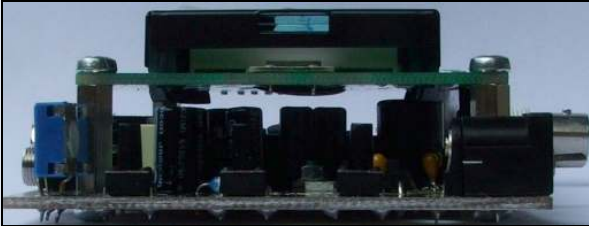

**PIRA75
layout data**

Board dimensions: 139 x 72

All dimensions are in mm.

Front:
All dimensions are in [mm]

Design stage layout. Real layout may differ.

Box dimensions: 220 x 80 x 39