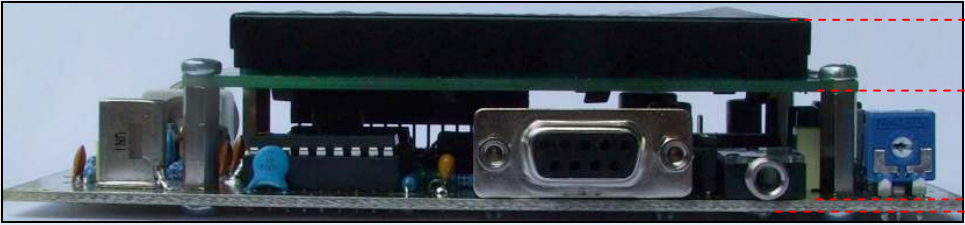

**PIRA75
layout data**

Board dimensions: 139 x 72

All dimensions are in mm.

Front:
All dimensions are in [mm]

Design stage layout. Real layout may differ.

Box dimensions: 220 x 80 x 39