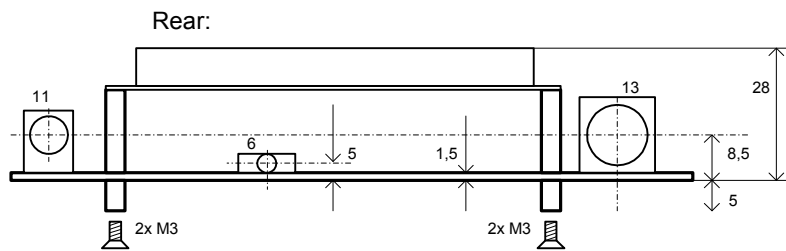

**PIRA75
layout data**

Board dimensions: 139 x 72

All dimensions are in mm.

Front:
All dimensions are in [mm]

Design stage layout. Real layout may differ.

Box dimensions: 220 x 80 x 39