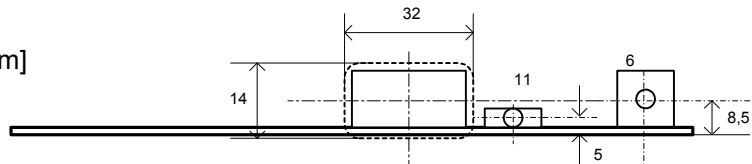

**PIRA75
layout data**

Board dimensions: 139 x 72

All dimensions are in mm.

Front:
All dimensions are in [mm]

Design stage layout. Real layout may differ.

Box dimensions: 220 x 80 x 39