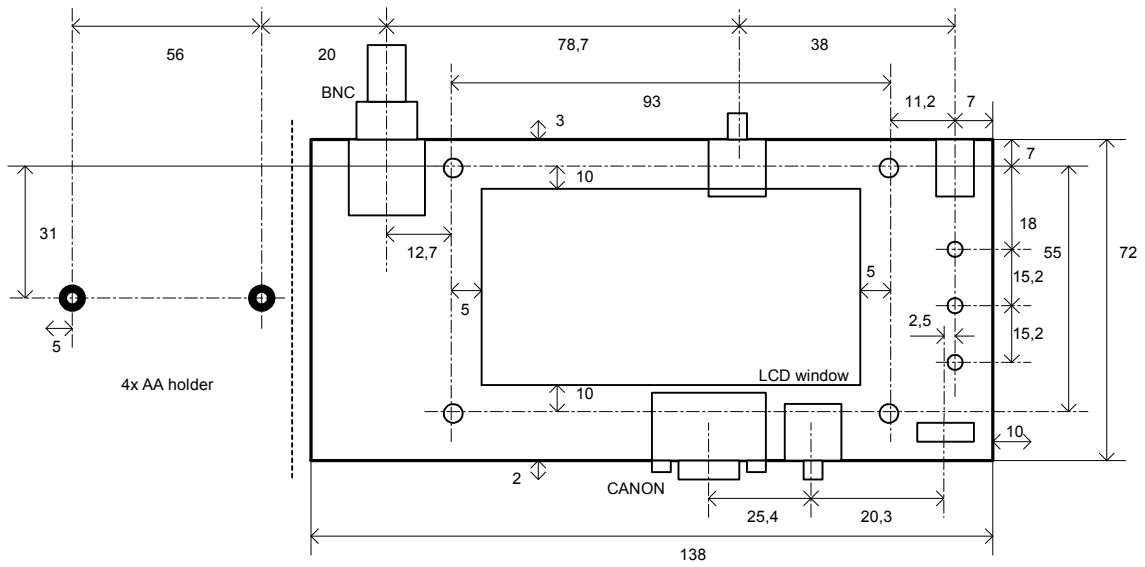

**PIRA75
layout data**

Board dimensions: 139 x 72

All dimensions are in mm.

Front:
All dimensions are in [mm]

Design stage layout. Real layout may differ.

Box dimensions: 220 x 80 x 39